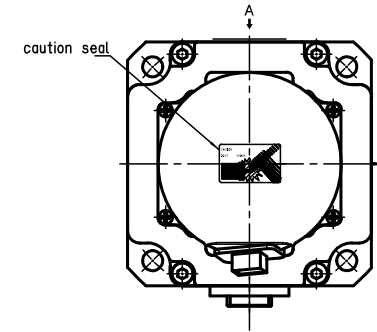

□80

Without Brake

TSM4304 750W

Viewed from A

(key way)

Shaft key 6X6X25 (Round at one end)

With Brake