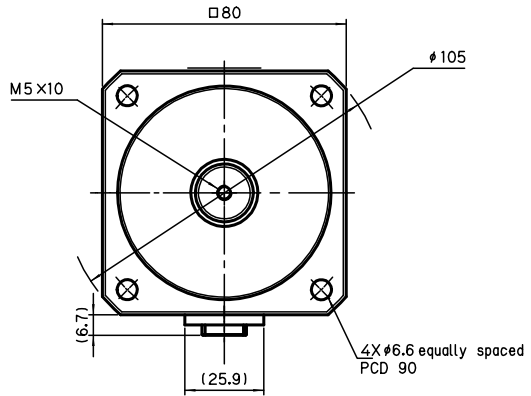

□80

Without Brake

TSM4304 750W

Viewed from A

(key way)

Shaft key 6X6X25 (Round at one end)

With Brake