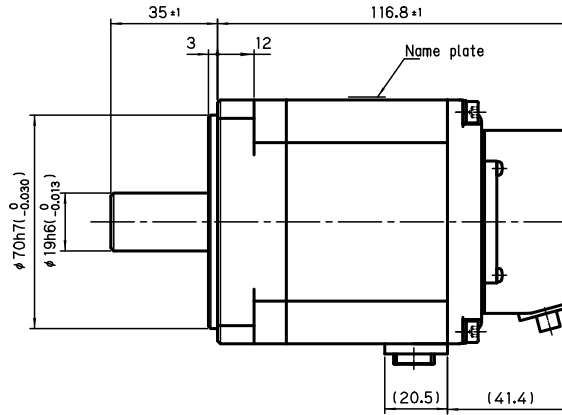

□80

Without Brake

TSM4304 750W

Viewed from A

(key way)

Shaft key 6X6X25 (Round at one end)

With Brake