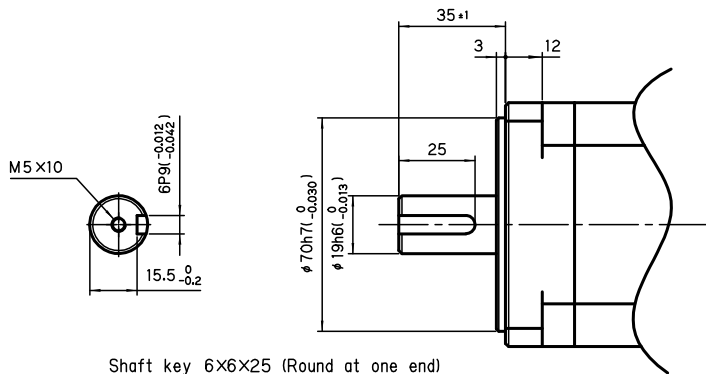

□80

Without Brake

TSM4304 750W

Viewed from A

(key way)

Shaft key 6X6X25 (Round at one end)

With Brake