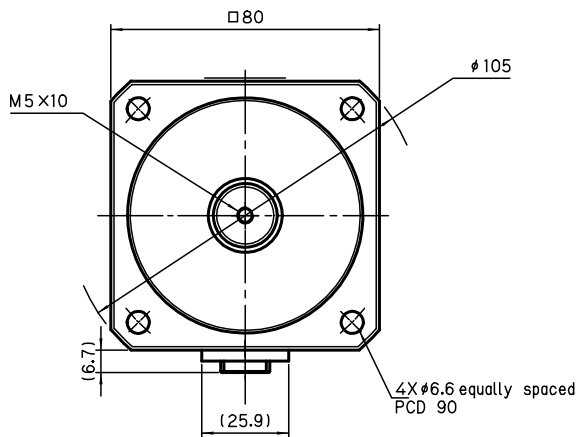

□80

Without Brake

TSM4303 . . . . . 600W

Viewed from A

(key way)

Shaft key 6X6X25 (Round at one end)

With Brake