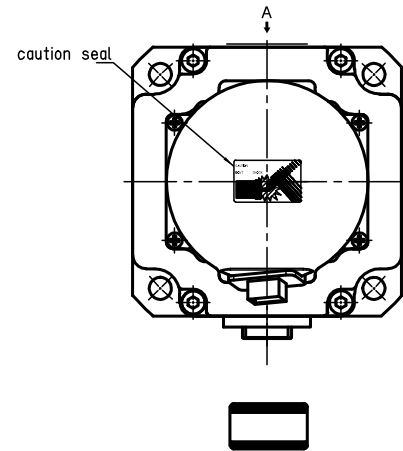

□80

Without Brake

TSM4303 . . . . . 600W

Viewed from A

(key way)

Shaft key 6X6X25 (Round at one end)

With Brake