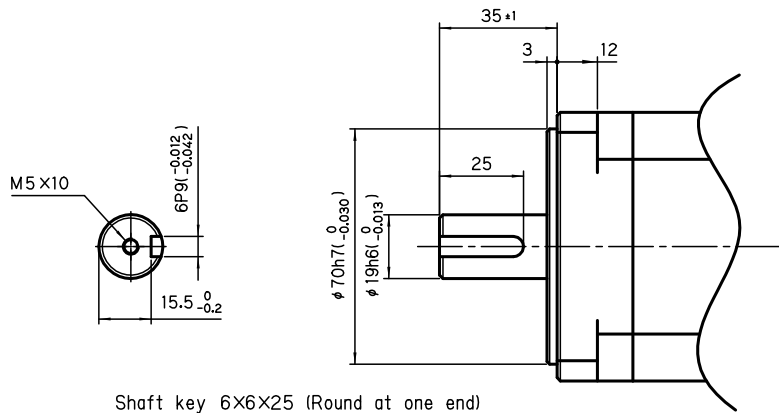

□80

Without Brake

TSM4303 . . . . . 600W

Viewed from A

(key way)

Shaft key 6X6X25 (Round at one end)

With Brake