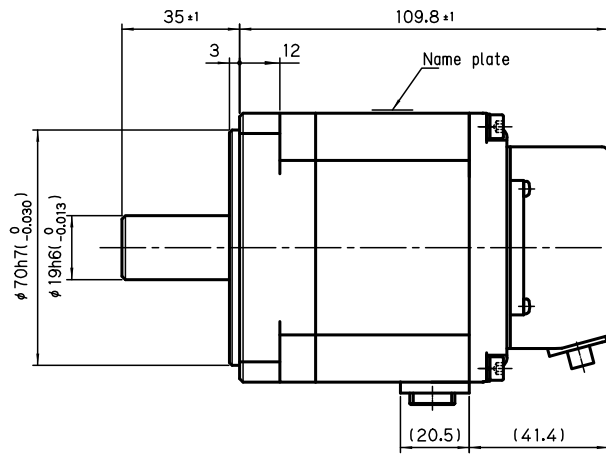

□80

Without Brake

TSM4303 . . . . . 600W

Viewed from A

(key way)

Shaft key 6X6X25 (Round at one end)

With Brake