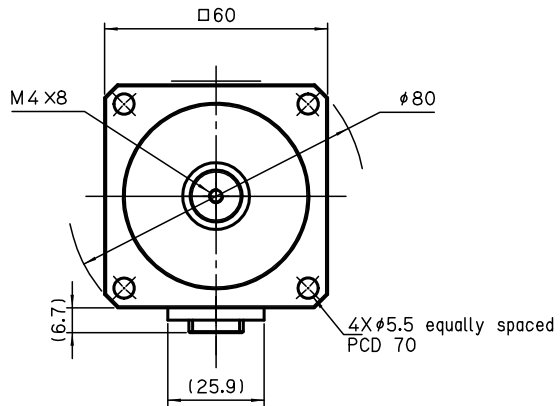

□60

Without Brake

TSM4204 400W

With Brake

Viewed from A

(key way)

Shaft key 5X5X20 (Round at one end)