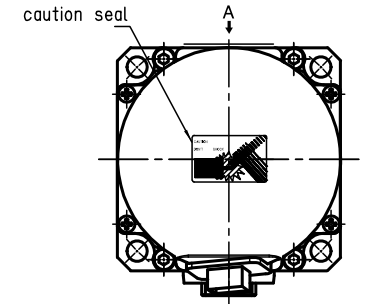

□60

Without Brake

TSM4204 400W

With Brake

Viewed from A

(key way)

Shaft key 5X5X20 (Round at one end)