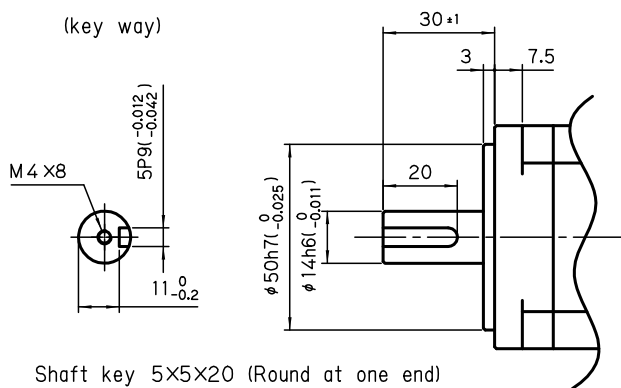

□60

Without Brake

TSM4204 400W

With Brake

Viewed from A

(key way)

Shaft key 5X5X20 (Round at one end)