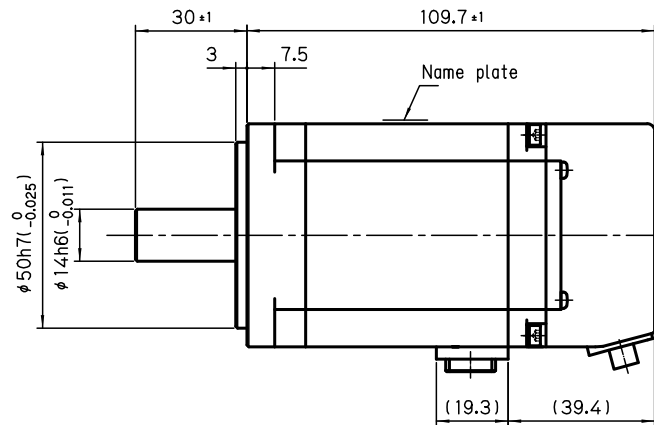

□60

Without Brake

TSM4204 400W

With Brake

Viewed from A

(key way)

Shaft key 5X5X20 (Round at one end)