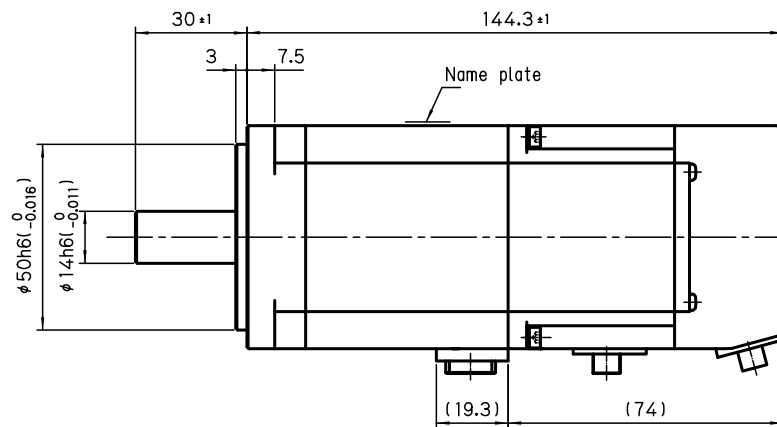

□60

Without Brake

TSM4204 400W

With Brake

Viewed from A

(key way)

Shaft key 5X5X20 (Round at one end)