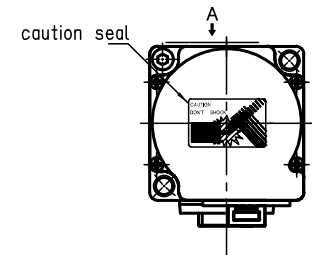

□40

Without Brake

TSM4102 50W

Viewed from A

(key way)

With Brake

Shaft key 3X3X16 (Round at one end)