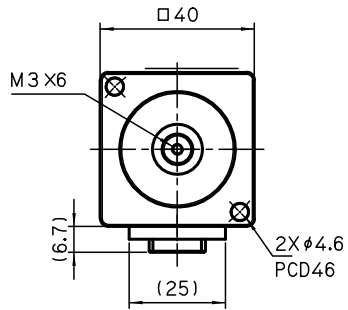

□40

Without Brake

TSM4102 50W

Viewed from A

(key way)

With Brake

Shaft key 3X3X16 (Round at one end)