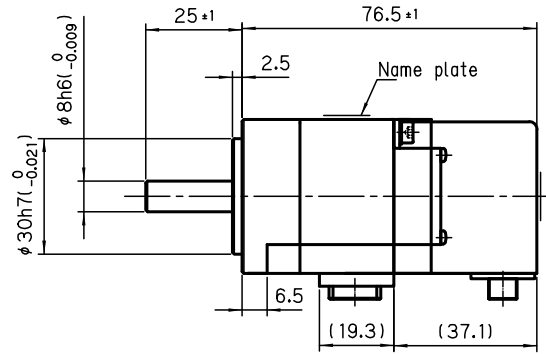

□40

Without Brake

TSM4102 50W

Viewed from A

(key way)

With Brake

Shaft key 3X3X16 (Round at one end)