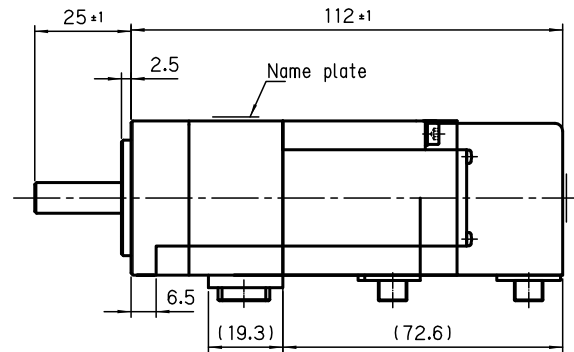

□40

Without Brake

TSM4102 50W

Viewed from A

(key way)

With Brake

Shaft key 3X3X16 (Round at one end)