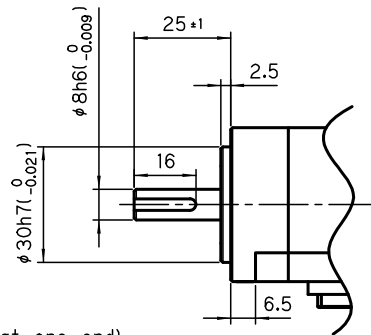

□40

Without Brake

TSM4102 50W

Viewed from A

(key way)

With Brake

Shaft key 3X3X16 (Round at one end)