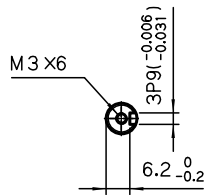

□40

Without Brake

TSM4102 50W

Viewed from A

(key way)

With Brake

Shaft key 3X3X16 (Round at one end)